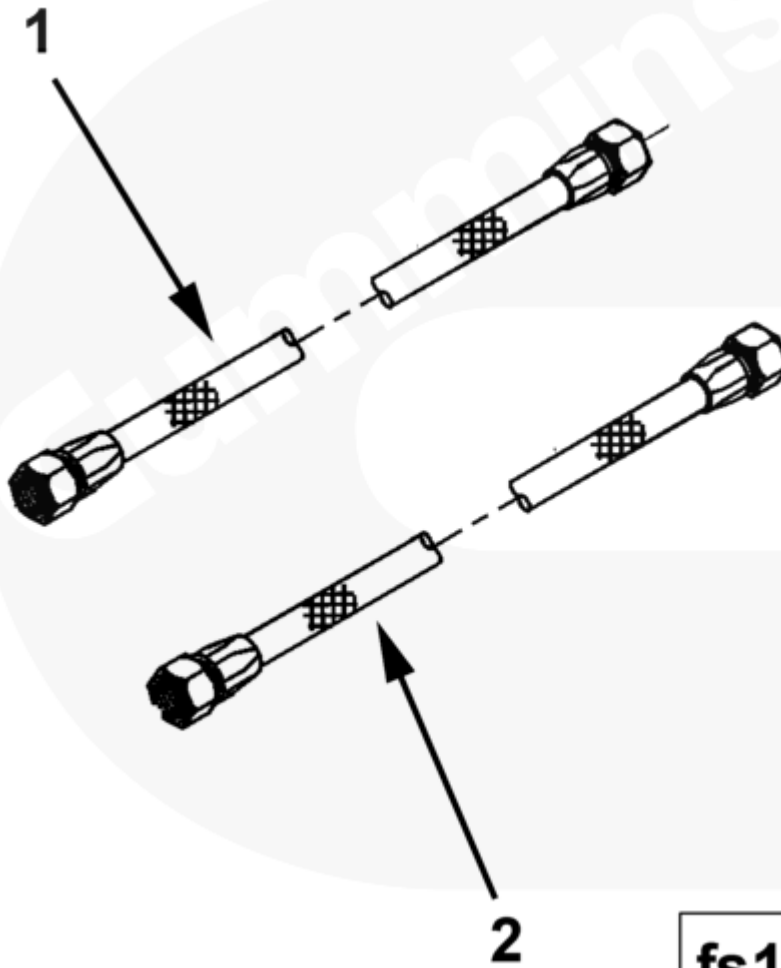

# Parts Catalog - Option Detail

Electronic Parts Catalog - Option Detail				
Option	Group	Graphic	Film Card	Date
FS1709	06.05	fs101gl	F	15-APR-93
<b>Engines</b>	NH/NT 855, NT495, NT743, NTA855 N106			

©Cummins Inc

[SMALL](#) | [MEDIUM](#) | [LARGE](#)

Cart	Ref No	Part Number	Part Description	Required	Remarks
<a href="#">View My Cart</a>					
		<a href="#">FS1709</a>	Float Tank Plumbing		
					Float Tank Plumbing
					Fuel plumbing for float tank

					with check valves. Aeroquip
					marine hose.
<input type="checkbox"/>	1	<a href="#">AM10020 SS</a>	Flexible Hose	1	
<input type="checkbox"/>	2	<a href="#">AM 8034 MS</a>	Flexible Hose	1	

© 2019 Cummins Inc., Box 3005, Columbus, IN 47202-3005 U.S.A.  
Terms of Use and Disclaimers | Recommended System Requirements  
Need Assistance? Please click on the Contact Us button in the top right corner of any page.